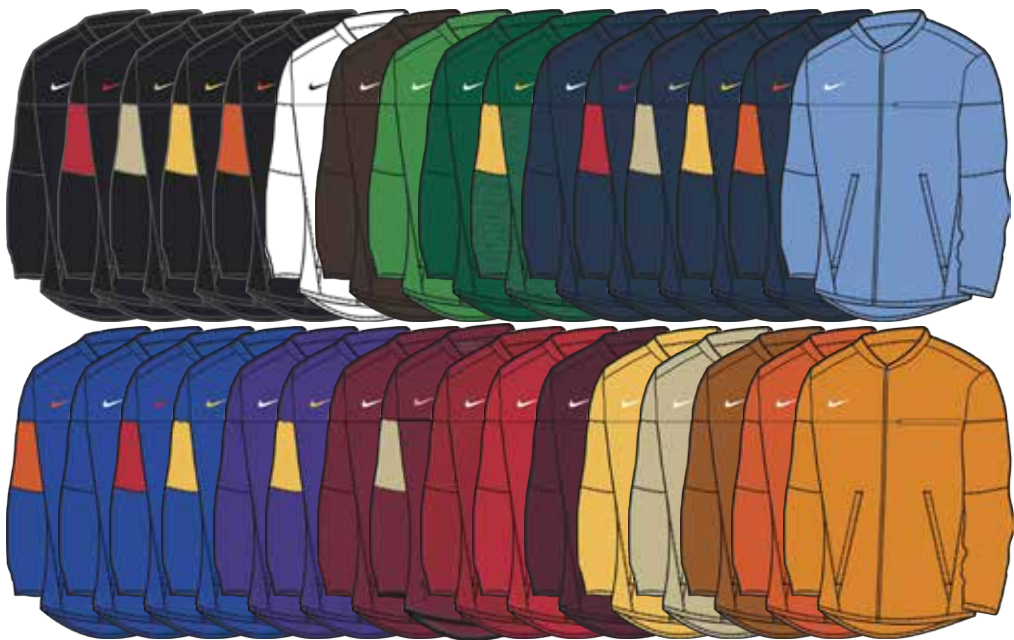

FABRIC: 100% polyester.

010 Black/Black/(White)*	013 Black/Univ Red/(Univ Red)	016 Black/Tm Gold/(Tm Gold)
017 Black/Sundown/(Sundown)	031 Black/Tm Orange/(Tm Orange)	100 White/White/(Black)*
249 Dark Cinder/Dark Cinder/(White)	315 Apple Green/Apple Green/(White)	341 Gorge Green/Gorge Green/(White)*
345 Gorge Green/Sundown/(Sundown)	419 College Navy/College Navy/(White)*	421 College Navy/Univ Red/(Univ Red)
422 College Navy/Tm Gold/(Tm Gold)	423 College Navy/Sundown/(Sundown)	436 College Navy/Tm Orange/(Tm Orange)
448 Valor Blue/Valor Blue/(White)	462 Game Royal/Tm Orange/(Tm Orange)	493 Game Royal/Game Royal/(White)*
495 Game Royal/Univ Red/(Univ Red)	498 Game Royal/Sundown/(Sundown)	545 Court Purple/Court Purple/(White)
549 Court Purple/Sundown/(Sundown)	610 Team Maroon/Tm Maroon/(White)	614 Team Maroon/Tm Gold/(White)
615 Team Crimson/Tm Crimson/(White)	657 Univ Red/Univ Red/(White)*	669 Dp Maroon/Dp Maroon/(White)
716 Sundown/Sundown/(White)	783 Team Gold/Tm Gold/(White)	802 Dsrt Orange/Dsrt Orange/(White)
820 Team Orange/Tm Orange/(White)	874 Bright Ceramic/Bright Ceramic/(White)	

*Available for 2nd order window of 3/4/16 deadline for 9/1/16 delivery.

NEW DRI-FIT

MEN'S SIDELINE EXCLUSIVES