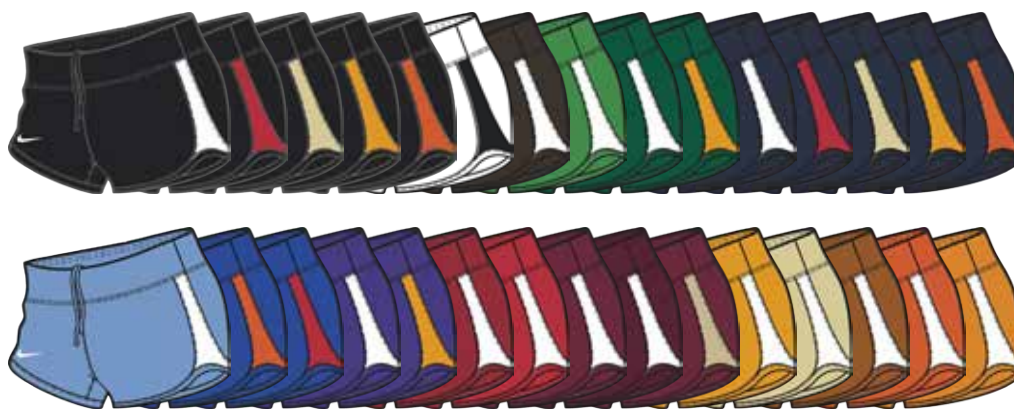

WOMEN'S SIDELINE EXCLUSIVES