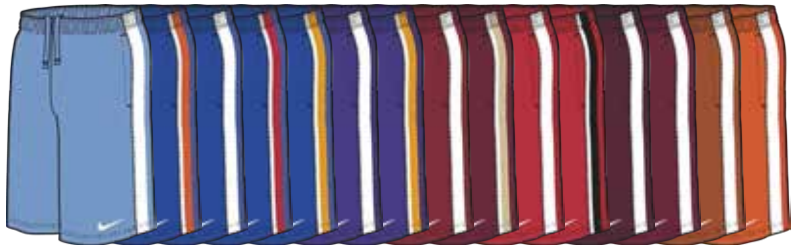

**FABRIC:** 100% polyester.

012 Black/White/White/(White)	013 Black/Univ Red/White/(White)	016 Black/Tm Gold/White/(White)
017 Black/Sundown/White/(White)	031 Black/Tm Orange/White/(White)	257 Dark Cinder/White/White/(White)
316 Apple Green/White/White/(White)	342 Gorge Green/White/White/(White)	345 Gorge Green/Sundown/White/(White)
420 College Navy/White/White/(White)	421 College Navy/Univ Red/White/(White)	422 College Navy/Tm Gold/White/(White)
423 College Navy/Sundown/White/(White)	436 College Navy/Tm Orange/White/(White)	453 Valor Blue/White/White/(White)
462 Game Royal/Tm Orange/White/(White)	494 Game Royal/White/White/(White)	495 Game Royal/Univ Red/White/(White)
498 Game Royal/Sundown/White/(White)	546 Court Purple/White/White/(White)	549 Court Purple/Sundown/White/(White)
610 Team Crimson/White/White/(White)	614 Team Maroon/Tm Gold/White/(White)	658 Univ Red/White/White/(White)
661 Univ Red/Black/White/(White)	670 Dp Maroon/White/White/(White)	694 Team Maroon/White/White/(White)
803 Dsrt Orange/White/White/(White)	821 Team Orange/White/White/(White)	